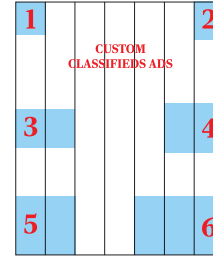

1/8 PAGE AD,
Size: 130mm x 80mm.
Price: M647.52

OVAL ISLAND AD,
Size: 80mm Diameter.
Price: M445.75

SQUARE ISLAND AD,
Size: 80mm x 80mm.
Price: M445.75

RECTANGLE ISLAND AD,
Size: 100mm x 60mm.
Price: M445.75

TEASER AD,
Size: 20mm x 260mm,
Masthead: M695.75
Section Front: M325.65

EAR SPOT AD,
Size: 60mm x 50mm
Front: M255.00
Back page: M210.40
Section Front: M190.75

IN MEMORIAM AD,
Size: 50mm x 32mm: M67.60
LEGAL NOTICES
Size: 50mm x 32mm: M50.60

STRIP AD,
Front Page Top Strip (30mm x 260mm): M695.75
Front Page Bottom Strip (50mm x 260mm): M510.95
Inside Page Top Strip (30mm x 260mm): M442.75
Inside Page Bottom (50mm x 260mm): M347.88
Back Page Top Strip (30mm x 260mm): M465.20
Back Page Bottom Strip (50mm x 260mm): M415.88

1) MINI AD,
Size: 40mm x 32mm.
Price: M37.95
2) STANDARD AD,
Size: 50mm x 32mm.
Price: M50.60
3) MEDIUM AD,
Size: 50mm x 64mm.
Price: M75.90
4) DOUBLE AD,
Size: 60mm x 64mm.
Price: M101.20
5) SUPER AD,
Size: 70mm x 64mm.
Price: M151.80
6) QUEEN AD,
Size: 80mm x 96mm.
Price: M316.25